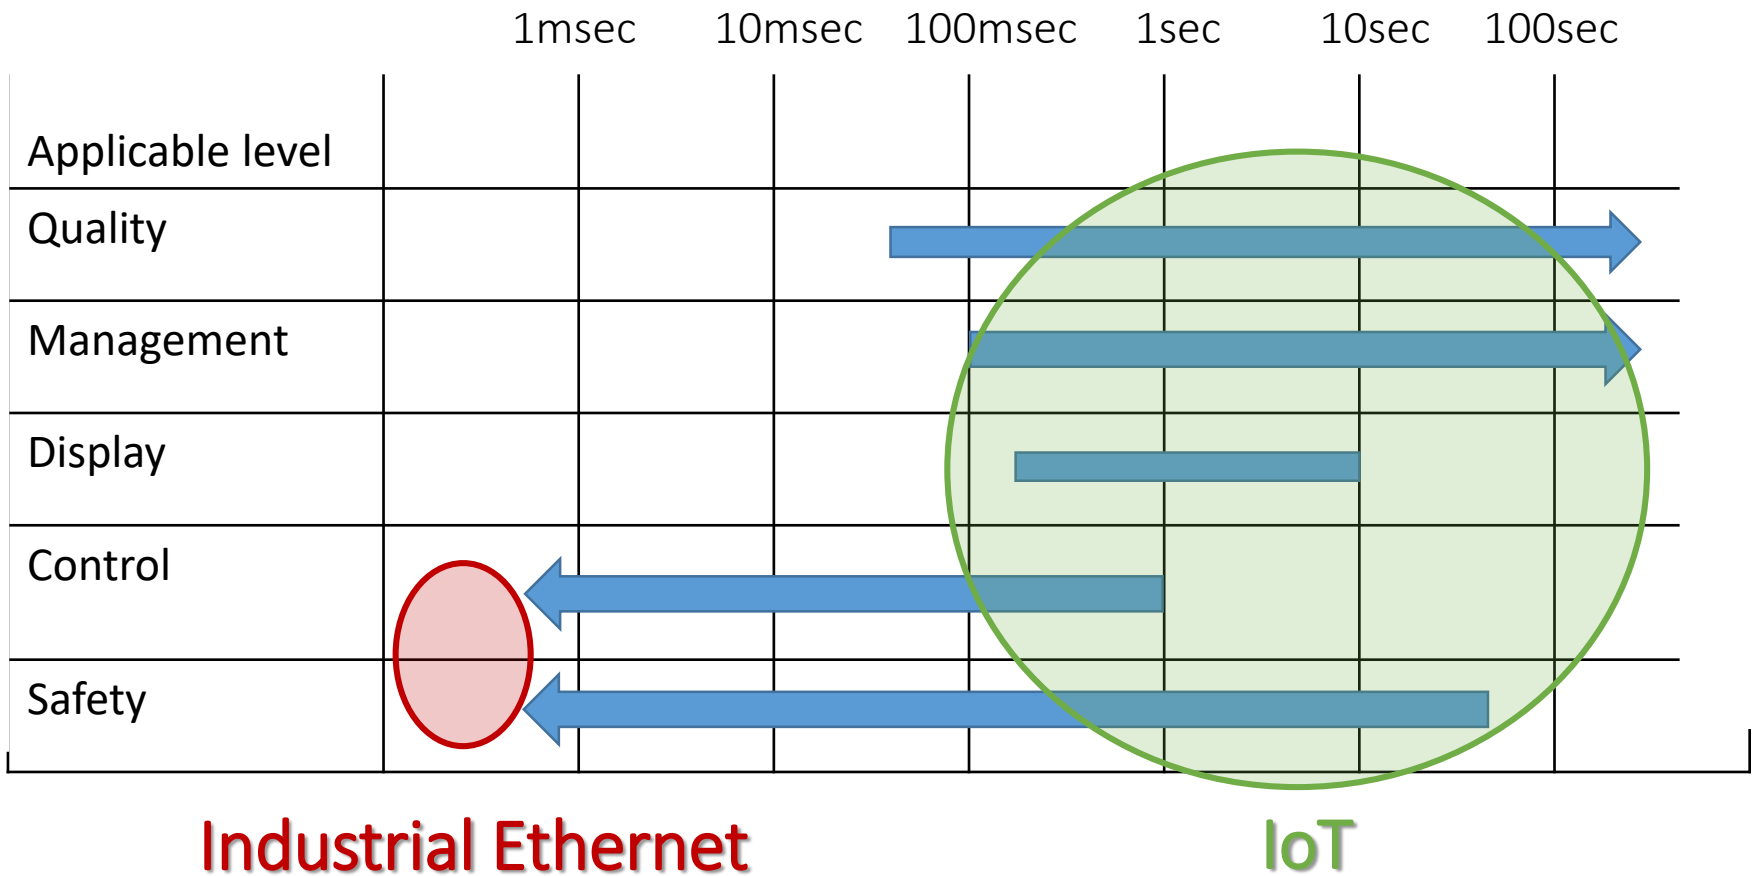

Problem

Inflexibility of setting

Robot location setting must be change for each product.

Many Standard

Robot manufacturer has to adopt many standard.

Inflexibility of motion

Rotation motion consume the cable.

Solution

Flexible setting/motion

Just replace cable with our module !

No more standard !

Target

Market

AS-interface

Wireless solution is increasing at the 30% annual growth.