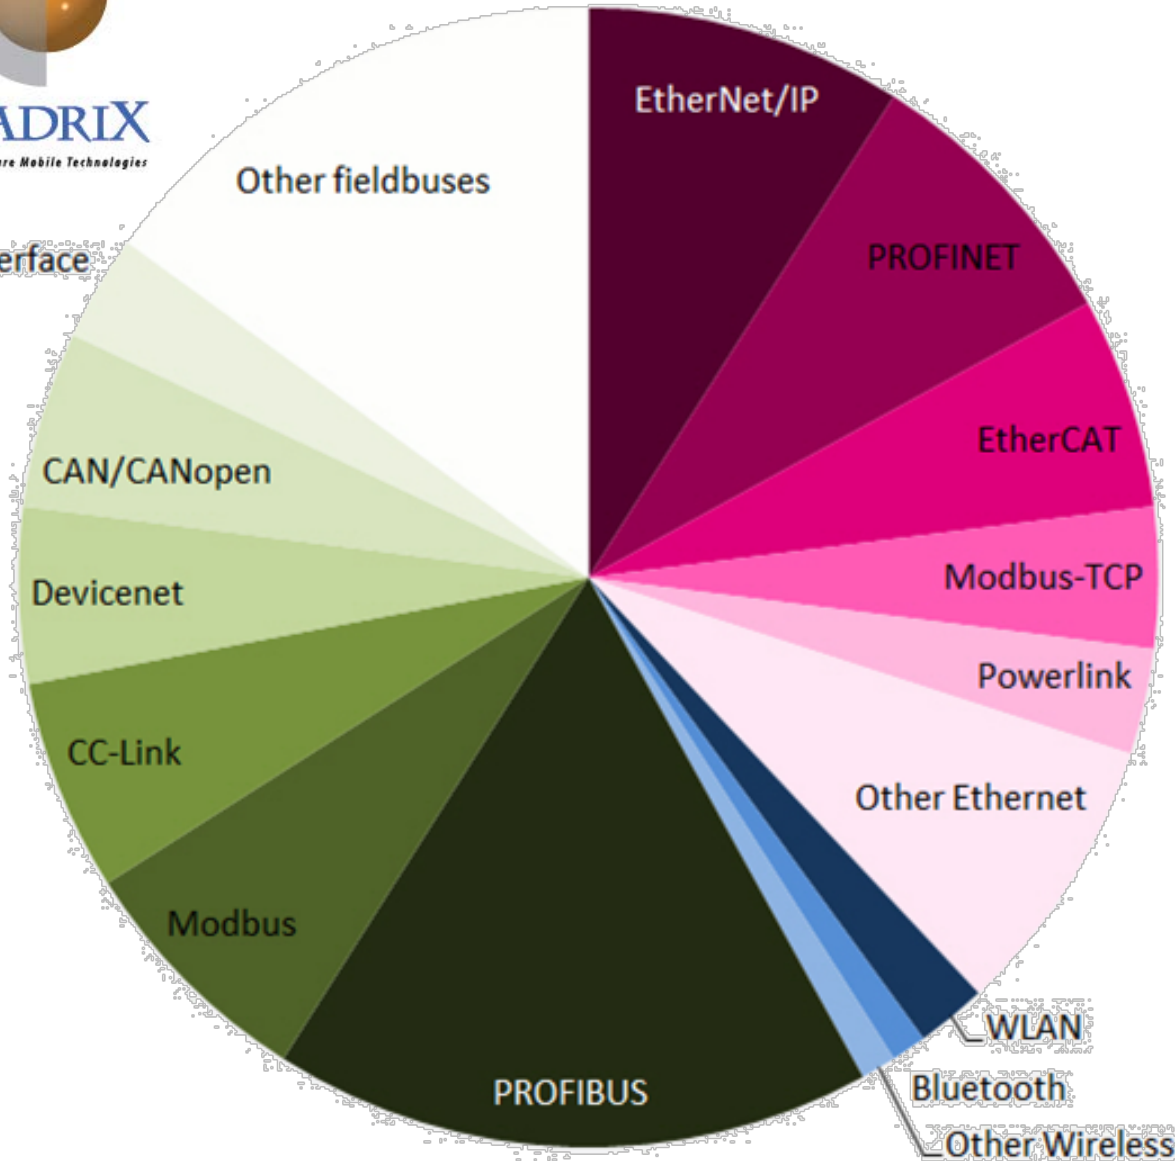

Solution

Flexible setting/motion

Just replace cable with our module !

No more standard !

Target

Market

AS-interface

Wireless solution is increasing at the 30% annual growth.