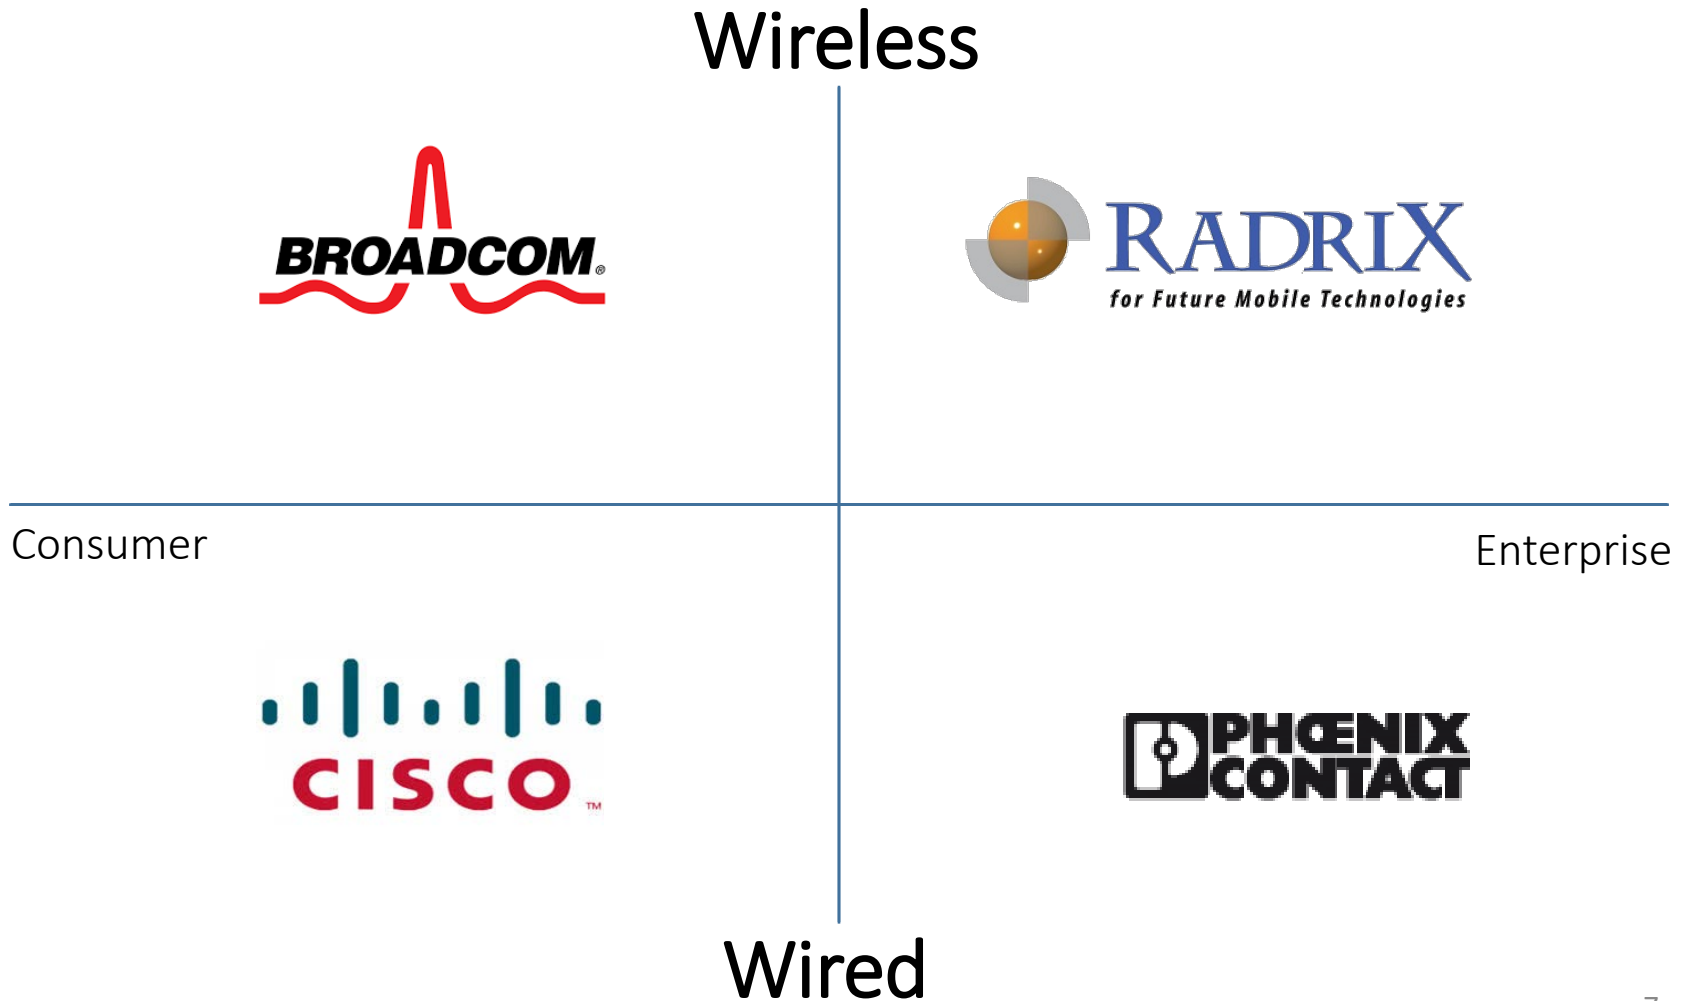

Solution

Flexible setting/motion

Just replace cable with our module !

No more standard !

Target

Market

AS-interface

Wireless solution is increasing at the 30% annual growth.

Positioning

Competition

Advantages

RADRIX

for Future Mobile Technologies