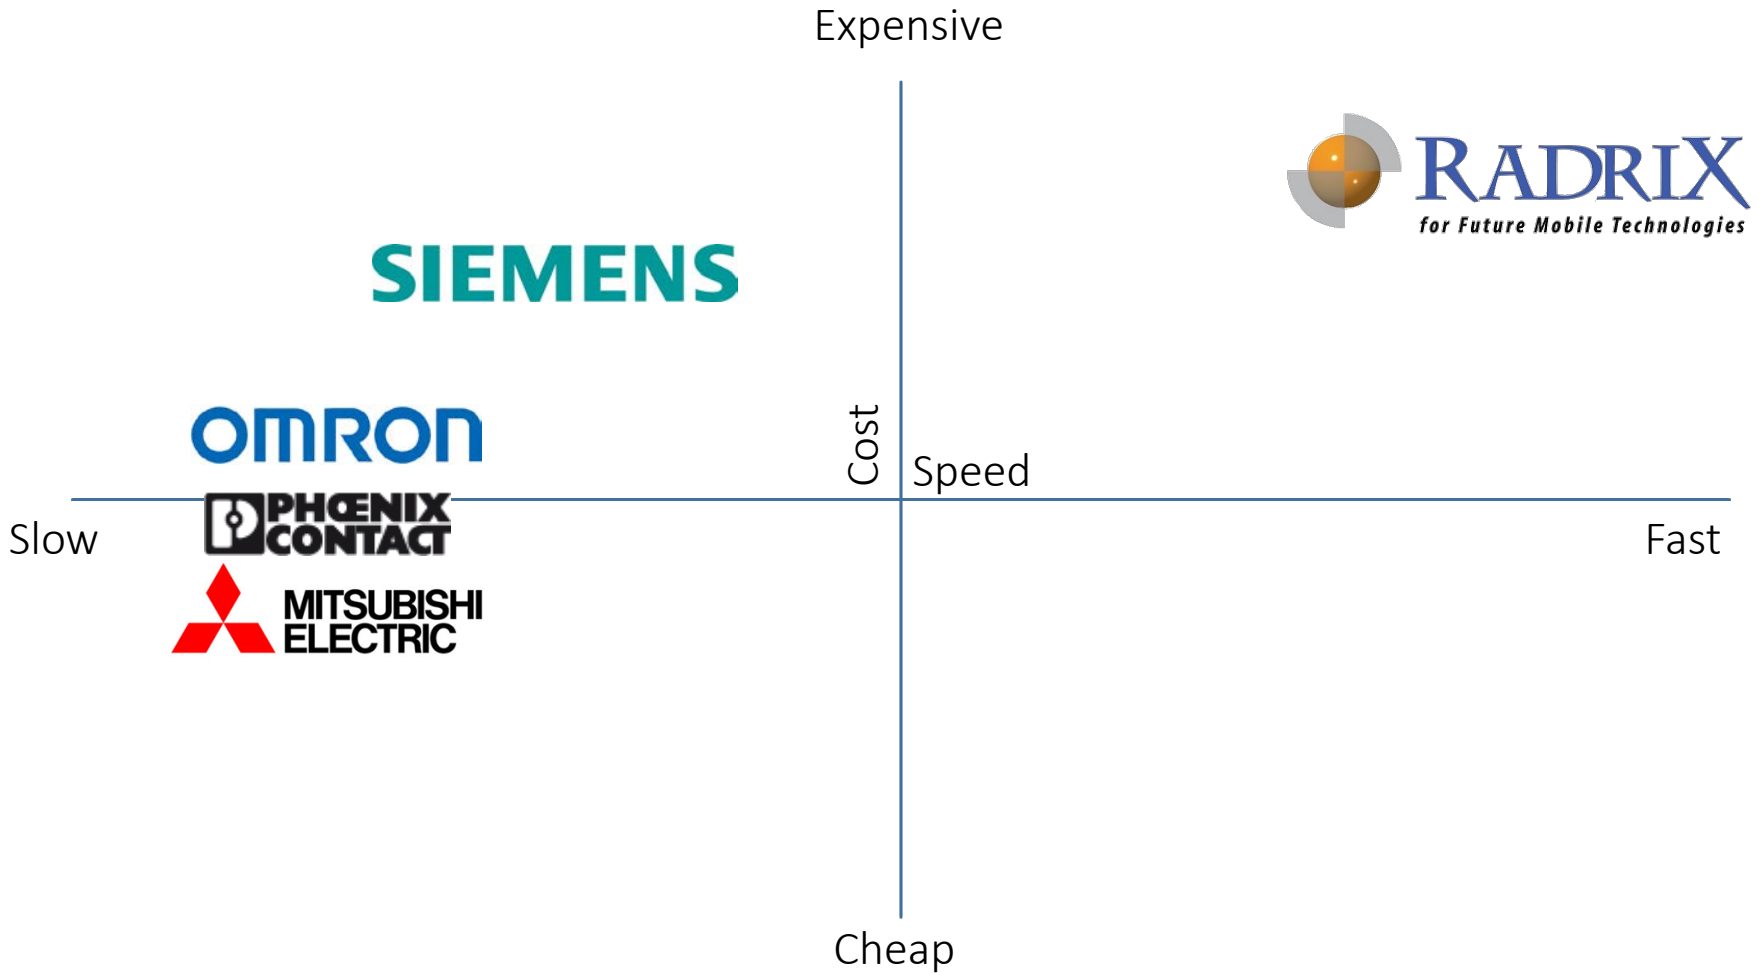

Solution

Flexible setting/motion

Just replace cable with our module !

No more standard !

Target

Market

AS-interface

Wireless solution is increasing at the 30% annual growth.

Positioning

Competition

Advantages

RADRIX

for Future Mobile Technologies